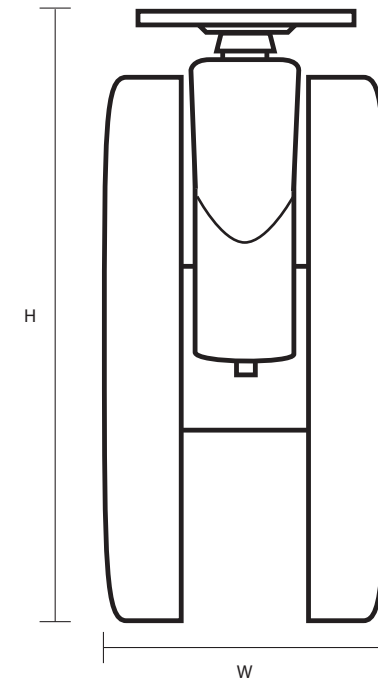

TW7504/B (75mm Twin Wheel Braked Castor Top Plate Fitting)

Castor Dimensions - Key		
D	Wheel Diameter	75mm
L	Plate Dimension Length (mm)	38mm
L1	Plate Dimension Width (mm)	38mm
C	Plate Hole Centers length (mm)	27mm
C1	Plate Hole Centers width (mm)	27mm
D1	Plate Hole Diameter (mm)	5mm
H	Total Castor Height	88mm
W	Tread Width (mm)	N/A
R	Swivel Radius (mm)	N/A