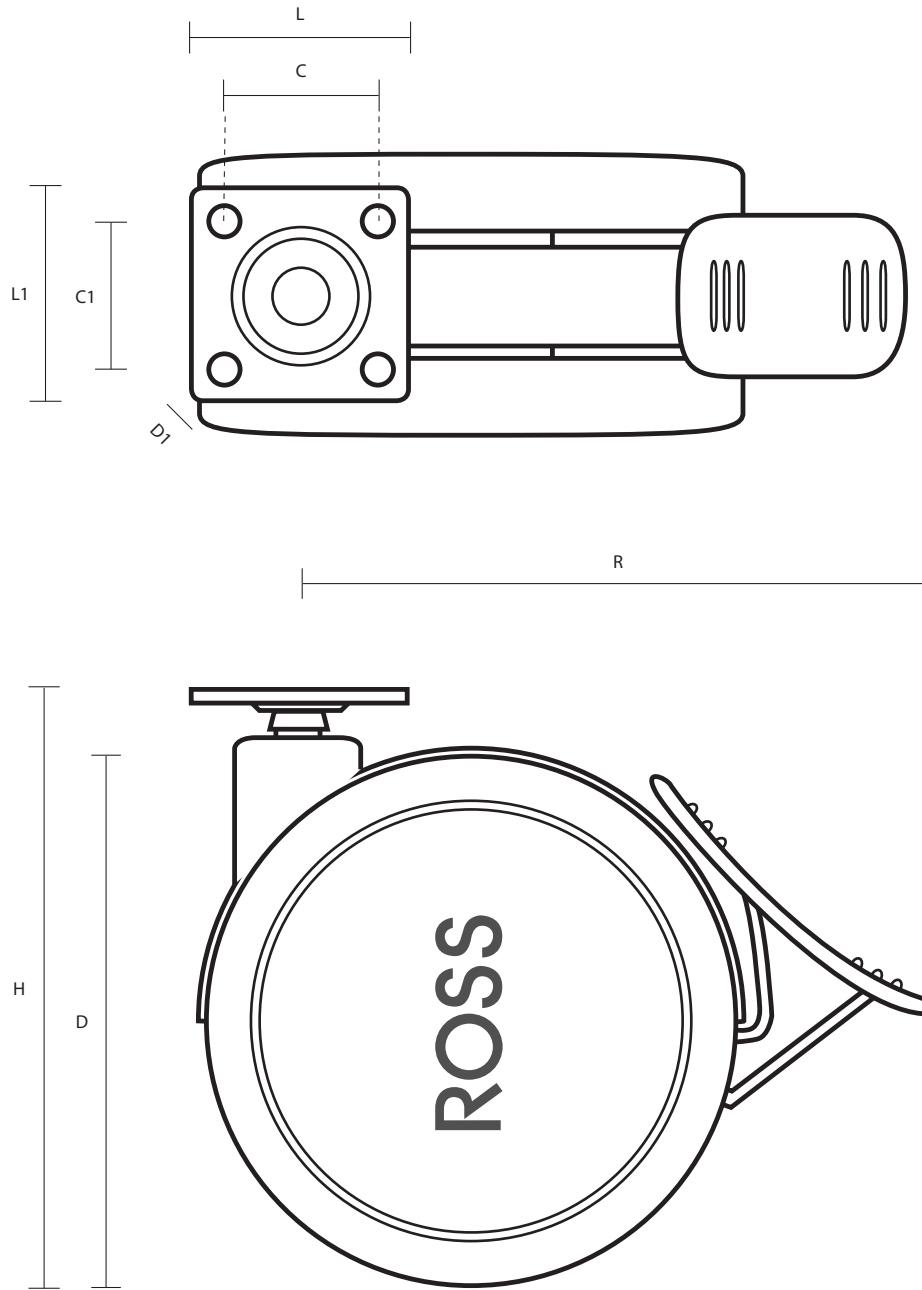

TW7504/B (75mm Twin Wheel Braked Castor Top Plate Fitting)

Castor Dimensions - Key		
D	Wheel Diameter	75mm
L	Plate Dimension Length (mm)	38mm
L1	Plate Dimension Width (mm)	38mm
C	Plate Hole Centers length (mm)	27mm
C1	Plate Hole Centers width (mm)	27mm
D1	Plate Hole Diameter (mm)	5mm
H	Total Castor Height	88mm
W	Tread Width (mm)	N/A
R	Swivel Radius (mm)	N/A