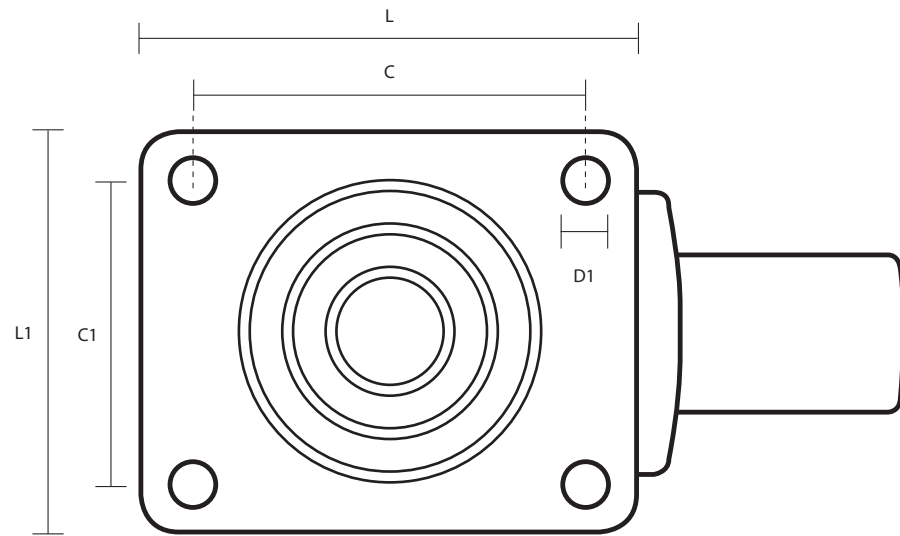

SSL-100-TPR (100mm Stainless Steel Swivel Castor Grey Rubber Wheel)

Castor Dimensions - Key

D	Wheel Diameter	100mm
L	Plate Dimension Length (mm)	90mm
L1	Plate Dimension Width (mm)	70mm
C	Plate Hole Centres length (mm)	70mm
C1	Plate Hole Centres width (mm)	50mm
D1	Plate Hole Diameter (mm)	8mm
H	Total Castor Height (mm)	134mm
W	Tread Width (mm)	30mm
R	Swivel Radius (mm)	92mm