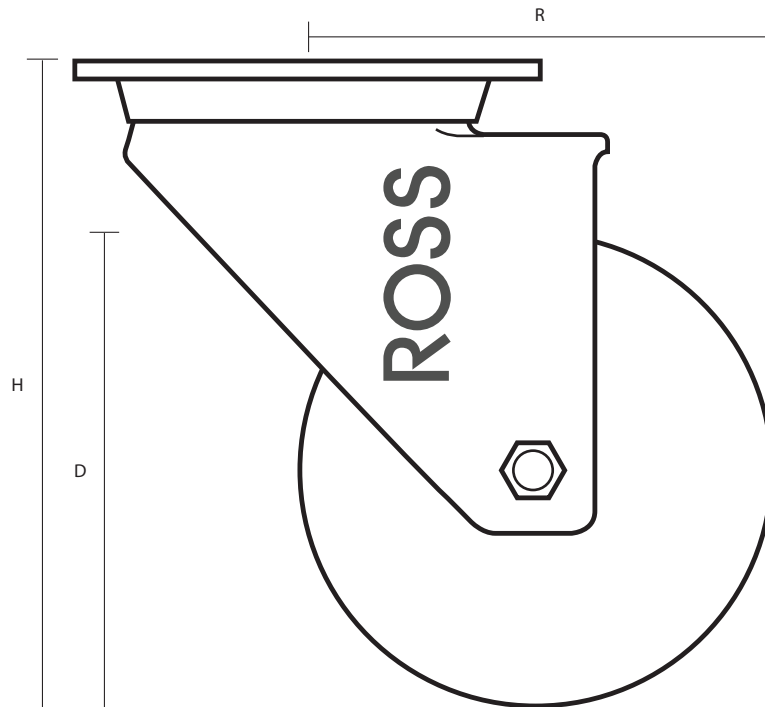

SSL-100-TPR (100mm Stainless Steel Swivel Castor Grey Rubber Wheel)

Castor Dimensions - Key

D	Wheel Diameter	100mm
L	Plate Dimension Length (mm)	90mm
L1	Plate Dimension Width (mm)	70mm
C	Plate Hole Centres length (mm)	70mm
C1	Plate Hole Centres width (mm)	50mm
D1	Plate Hole Diameter (mm)	8mm
H	Total Castor Height (mm)	134mm
W	Tread Width (mm)	30mm
R	Swivel Radius (mm)	92mm