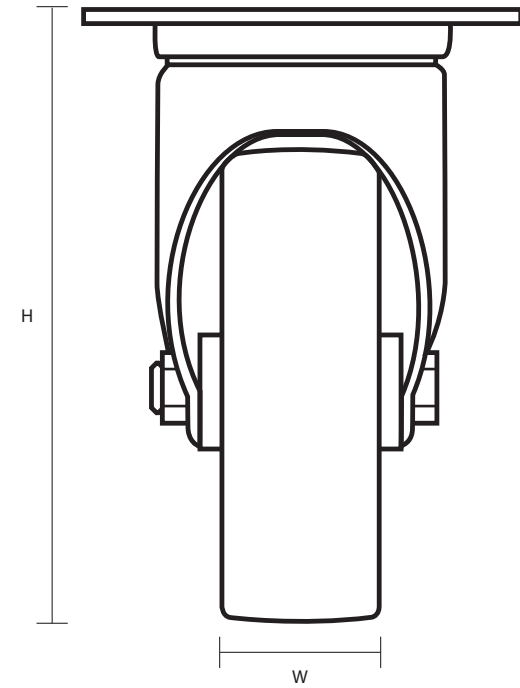

SSL-100-TPR (100mm Stainless Steel Swivel Castor Grey Rubber Wheel)

Castor Dimensions - Key

D	Wheel Diameter	100mm
L	Plate Dimension Length (mm)	90mm
L1	Plate Dimension Width (mm)	70mm
C	Plate Hole Centres length (mm)	70mm
C1	Plate Hole Centres width (mm)	50mm
D1	Plate Hole Diameter (mm)	8mm
H	Total Castor Height (mm)	134mm
W	Tread Width (mm)	30mm
R	Swivel Radius (mm)	92mm