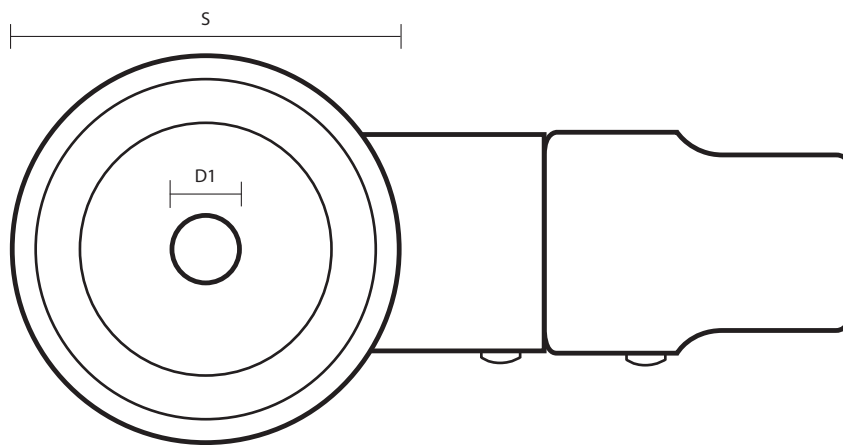

SSL-100-TPR/SWB/BH12 (100mm Swivel Stainless Steel Braked Castor Grey Rubber Wheel)

Castor Dimensions - Key

D	Wheel Diameter	100mm
L	Plate Dimension Length (mm)	N/A
L1	Plate Dimension Width (mm)	N/A
C	Plate Hole Centres length (mm)	N/A
C1	Plate Hole Centres width (mm)	N/A
D1	Plate Hole Diameter (mm)	12mm
H	Total Castor Height (mm)	134mm
W	Tread Width (mm)	30mm
R	Swivel Radius (mm)	106mm
S	Swivel Race Diameter (mm)	58mm