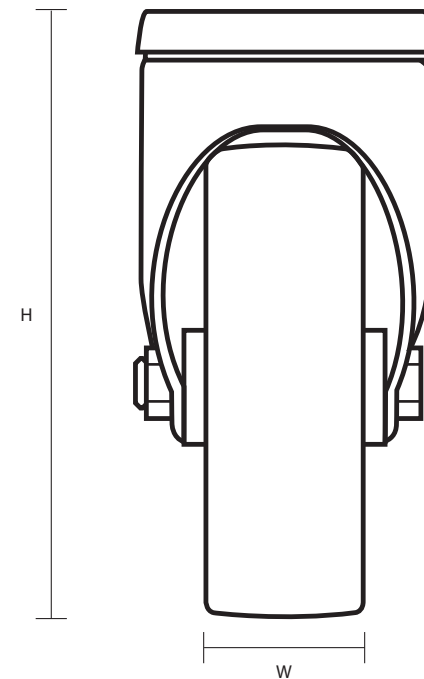

SSL-100-TPR/SWB/BH12 (100mm Swivel Stainless Steel Braked Castor Grey Rubber Wheel)

Castor Dimensions - Key

D	Wheel Diameter	100mm
L	Plate Dimension Length (mm)	N/A
L1	Plate Dimension Width (mm)	N/A
C	Plate Hole Centres length (mm)	N/A
C1	Plate Hole Centres width (mm)	N/A
D1	Plate Hole Diameter (mm)	12mm
H	Total Castor Height (mm)	134mm
W	Tread Width (mm)	30mm
R	Swivel Radius (mm)	106mm
S	Swivel Race Diameter (mm)	58mm