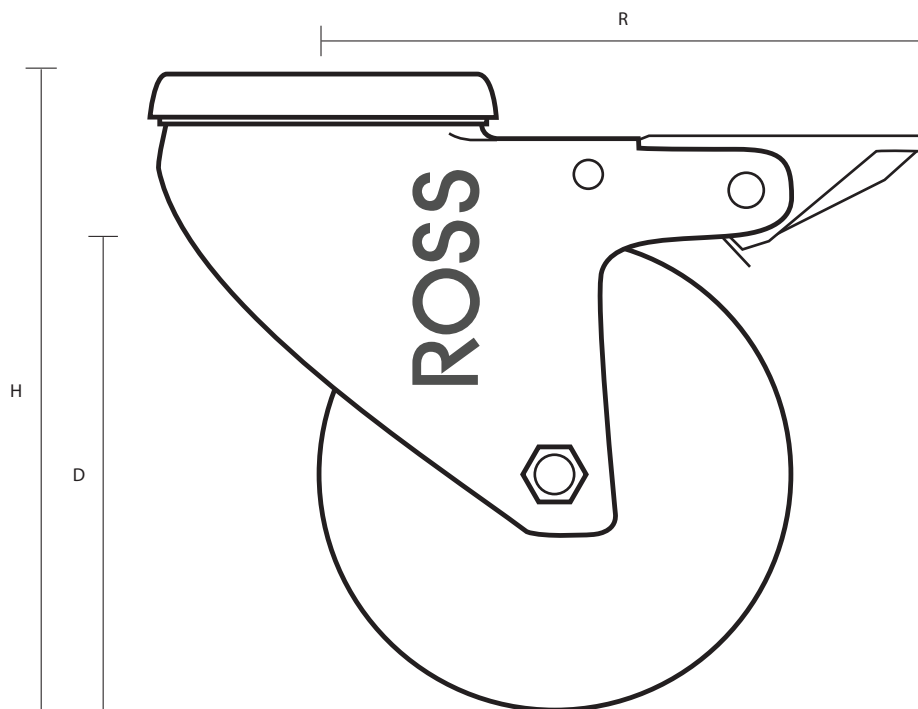

SSL-100-TPR/SWB/BH12 (100mm Swivel Stainless Steel Braked Castor Grey Rubber Wheel)

Castor Dimensions - Key

D	Wheel Diameter	100mm
L	Plate Dimension Length (mm)	N/A
L1	Plate Dimension Width (mm)	N/A
C	Plate Hole Centres length (mm)	N/A
C1	Plate Hole Centres width (mm)	N/A
D1	Plate Hole Diameter (mm)	12mm
H	Total Castor Height (mm)	134mm
W	Tread Width (mm)	30mm
R	Swivel Radius (mm)	106mm
S	Swivel Race Diameter (mm)	58mm