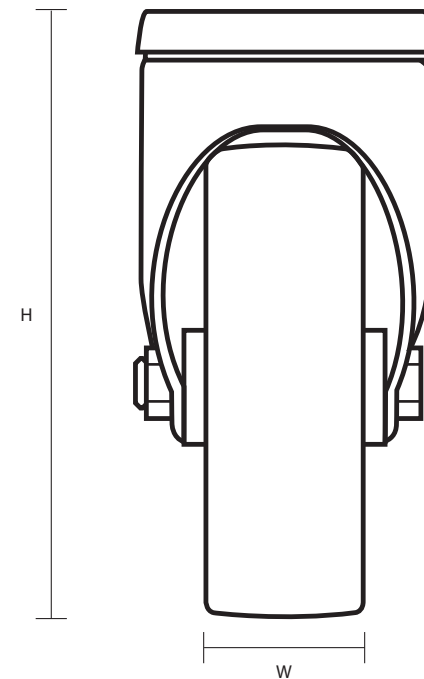

SSL-100-ASR/SWB/BH12 (100mm Swivel Stainless Steel Braked Castor Anti-Static Wheel)

Castor Dimensions - Key

D	Wheel Diameter	100mm
L	Plate Dimension Length (mm)	N/A
L1	Plate Dimension Width (mm)	N/A
C	Plate Hole Centres length (mm)	N/A
C1	Plate Hole Centres width (mm)	N/A
D1	Plate Hole Diameter (mm)	12mm
H	Total Castor Height (mm)	134mm
W	Tread Width (mm)	30mm
R	Swivel Radius (mm)	106mm
S	Swivel Race Diameter (mm)	58mm