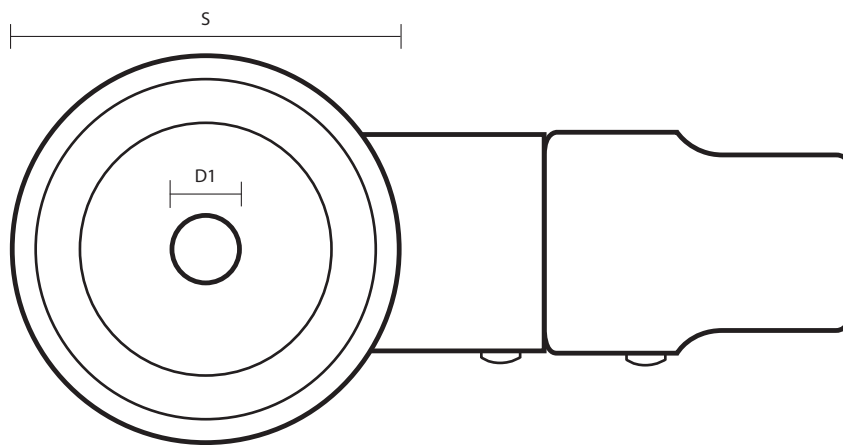

SSL-100-ASR/SWB/BH12 (100mm Swivel Stainless Steel Braked Castor Anti-Static Wheel)

Castor Dimensions - Key

D	Wheel Diameter	100mm
L	Plate Dimension Length (mm)	N/A
L1	Plate Dimension Width (mm)	N/A
C	Plate Hole Centres length (mm)	N/A
C1	Plate Hole Centres width (mm)	N/A
D1	Plate Hole Diameter (mm)	12mm
H	Total Castor Height (mm)	134mm
W	Tread Width (mm)	30mm
R	Swivel Radius (mm)	106mm
S	Swivel Race Diameter (mm)	58mm