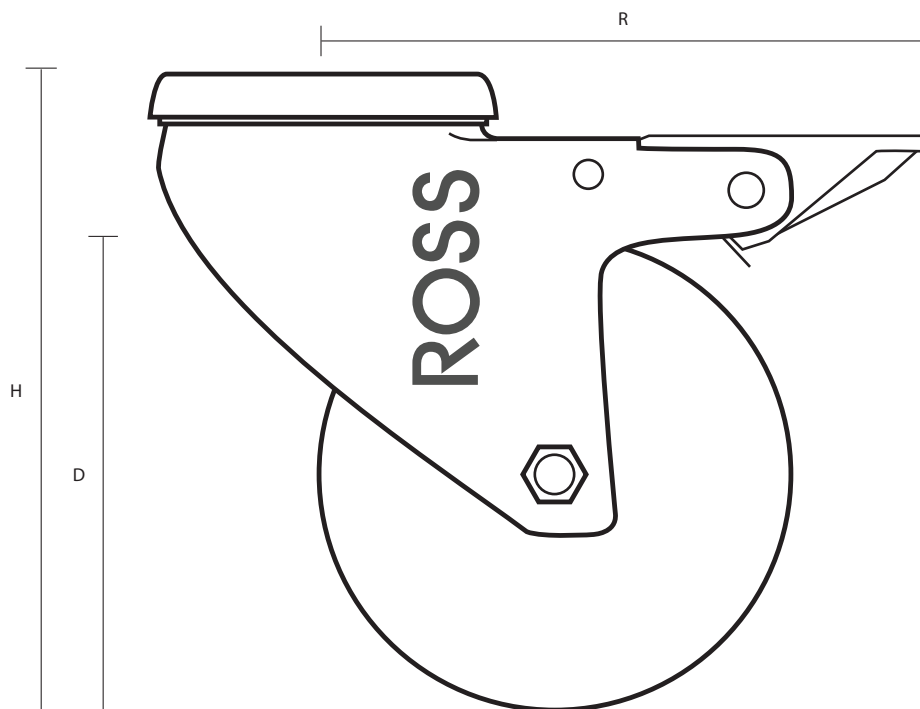

SSL-100-ASR/SWB/BH12 (100mm Swivel Stainless Steel Braked Castor Anti-Static Wheel)

Castor Dimensions - Key

D	Wheel Diameter	100mm
L	Plate Dimension Length (mm)	N/A
L1	Plate Dimension Width (mm)	N/A
C	Plate Hole Centres length (mm)	N/A
C1	Plate Hole Centres width (mm)	N/A
D1	Plate Hole Diameter (mm)	12mm
H	Total Castor Height (mm)	134mm
W	Tread Width (mm)	30mm
R	Swivel Radius (mm)	106mm
S	Swivel Race Diameter (mm)	58mm