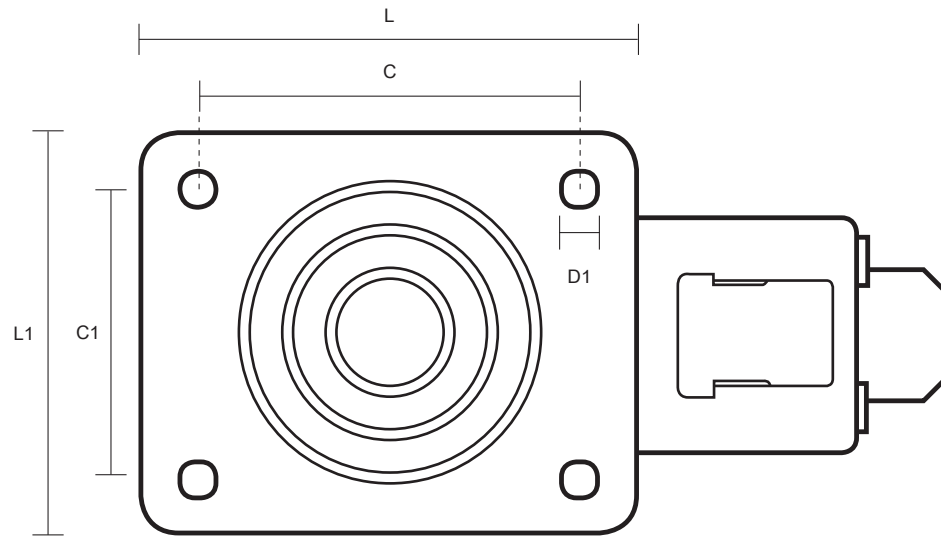

SS-125-NY/SWB (125mm Swivel Braked Top Plate Castor White Nylon Wheel)

Castor Dimensions - Key		
D	Wheel Diameter	125mm
L	Plate Dimension Length (mm)	105mm
L1	Plate Dimension Width (mm)	85mm
C	Plate Hole Centres length (mm)	80mm
C1	Plate Hole Centres width (mm)	60mm
D1	Plate Hole Diameter (mm)	8mm
H	Total Castor Height (mm)	155mm
W	Tread Width (mm)	38mm
R	Swivel Radius (mm)	135mm