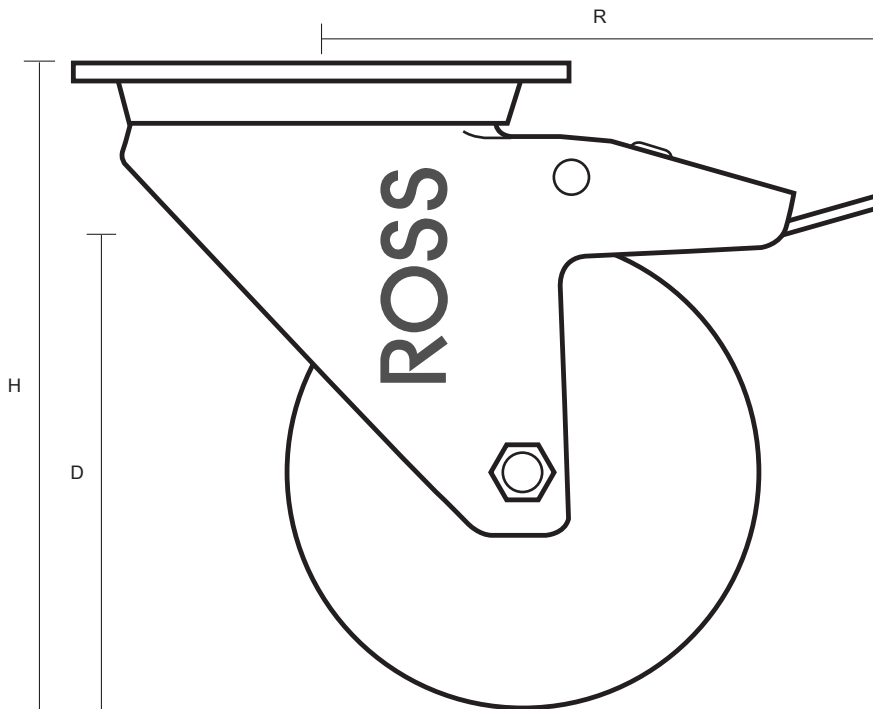

SS-125-NY/SWB (125mm Swivel Braked Top Plate Castor White Nylon Wheel)

Castor Dimensions - Key		
D	Wheel Diameter	125mm
L	Plate Dimension Length (mm)	105mm
L1	Plate Dimension Width (mm)	85mm
C	Plate Hole Centres length (mm)	80mm
C1	Plate Hole Centres width (mm)	60mm
D1	Plate Hole Diameter (mm)	8mm
H	Total Castor Height (mm)	155mm
W	Tread Width (mm)	38mm
R	Swivel Radius (mm)	135mm