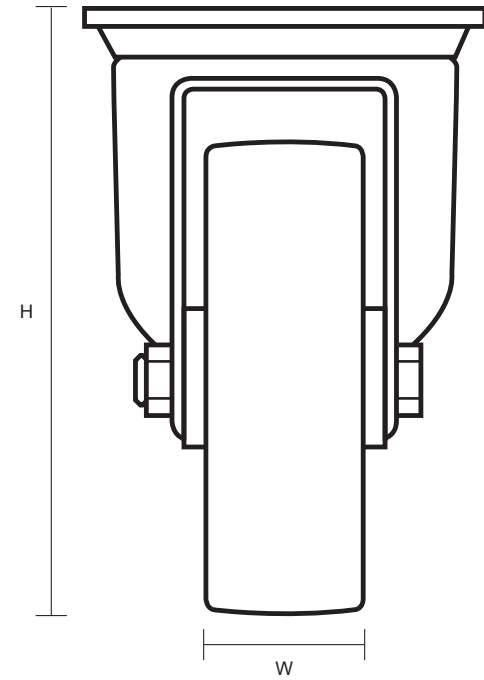

SS-125-NY/SWB (125mm Swivel Braked Top Plate Castor White Nylon Wheel)

Castor Dimensions - Key		
D	Wheel Diameter	125mm
L	Plate Dimension Length (mm)	105mm
L1	Plate Dimension Width (mm)	85mm
C	Plate Hole Centres length (mm)	80mm
C1	Plate Hole Centres width (mm)	60mm
D1	Plate Hole Diameter (mm)	8mm
H	Total Castor Height (mm)	155mm
W	Tread Width (mm)	38mm
R	Swivel Radius (mm)	135mm