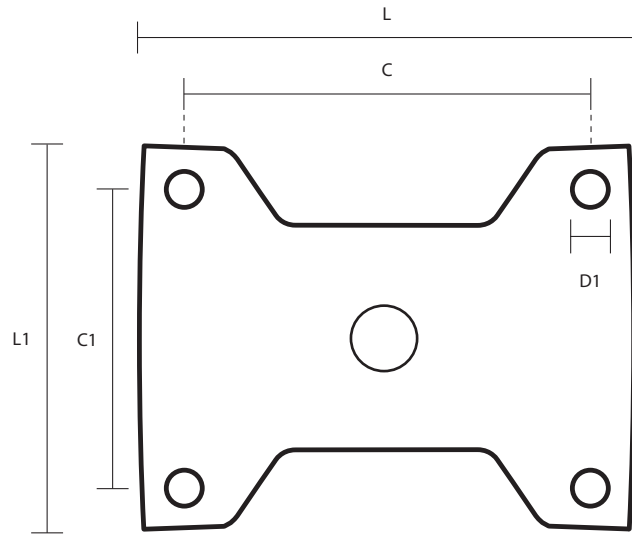

SFL-100-TPR (100mm Stainless Steel Fixed Castor Grey Rubber Wheel)

Castor Dimensions - Key		
D	Wheel Diameter	100mm
L	Plate Dimension Length (mm)	90mm
L1	Plate Dimension Width (mm)	70mm
C	Plate Hole Centres length (mm)	70mm
C1	Plate Hole Centres width (mm)	50mm
D1	Plate Hole Diameter (mm)	8mm
H	Total Castor Height (mm)	134mm
W	Tread Width (mm)	30mm
R	Swivel Radius (mm)	N/A