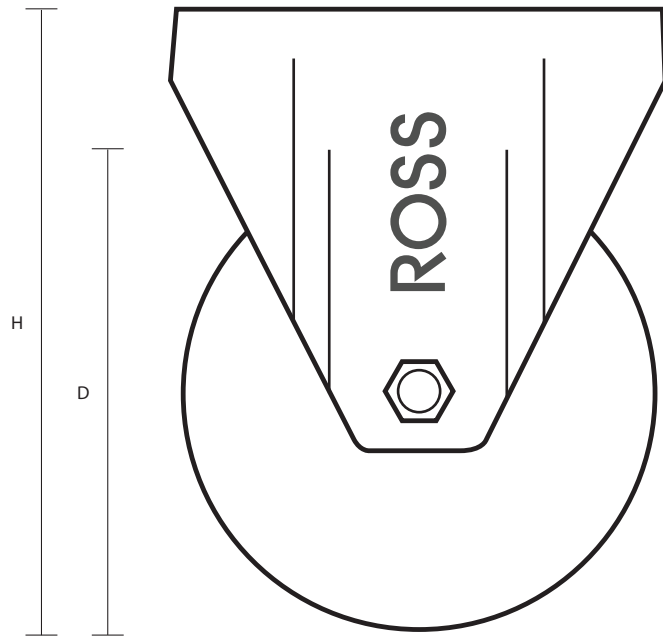

SFL-100-TPR (100mm Stainless Steel Fixed Castor Grey Rubber Wheel)

Castor Dimensions - Key		
D	Wheel Diameter	100mm
L	Plate Dimension Length (mm)	90mm
L1	Plate Dimension Width (mm)	70mm
C	Plate Hole Centres length (mm)	70mm
C1	Plate Hole Centres width (mm)	50mm
D1	Plate Hole Diameter (mm)	8mm
H	Total Castor Height (mm)	134mm
W	Tread Width (mm)	30mm
R	Swivel Radius (mm)	N/A