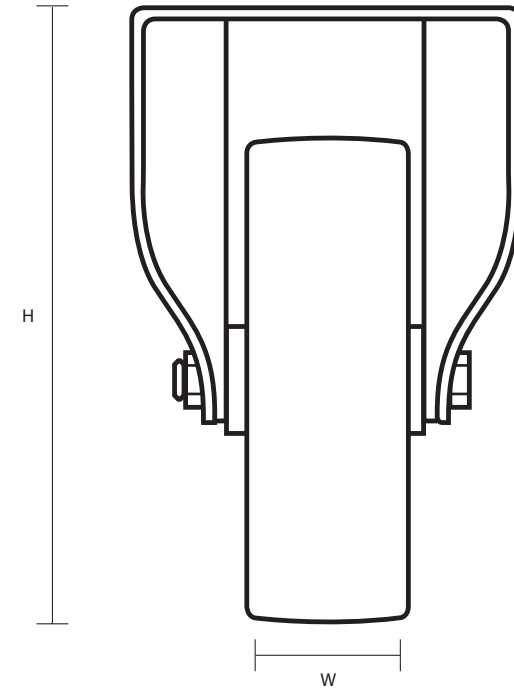

SFL-100-TPR (100mm Stainless Steel Fixed Castor Grey Rubber Wheel)

Castor Dimensions - Key		
D	Wheel Diameter	100mm
L	Plate Dimension Length (mm)	90mm
L1	Plate Dimension Width (mm)	70mm
C	Plate Hole Centres length (mm)	70mm
C1	Plate Hole Centres width (mm)	50mm
D1	Plate Hole Diameter (mm)	8mm
H	Total Castor Height (mm)	134mm
W	Tread Width (mm)	30mm
R	Swivel Radius (mm)	N/A