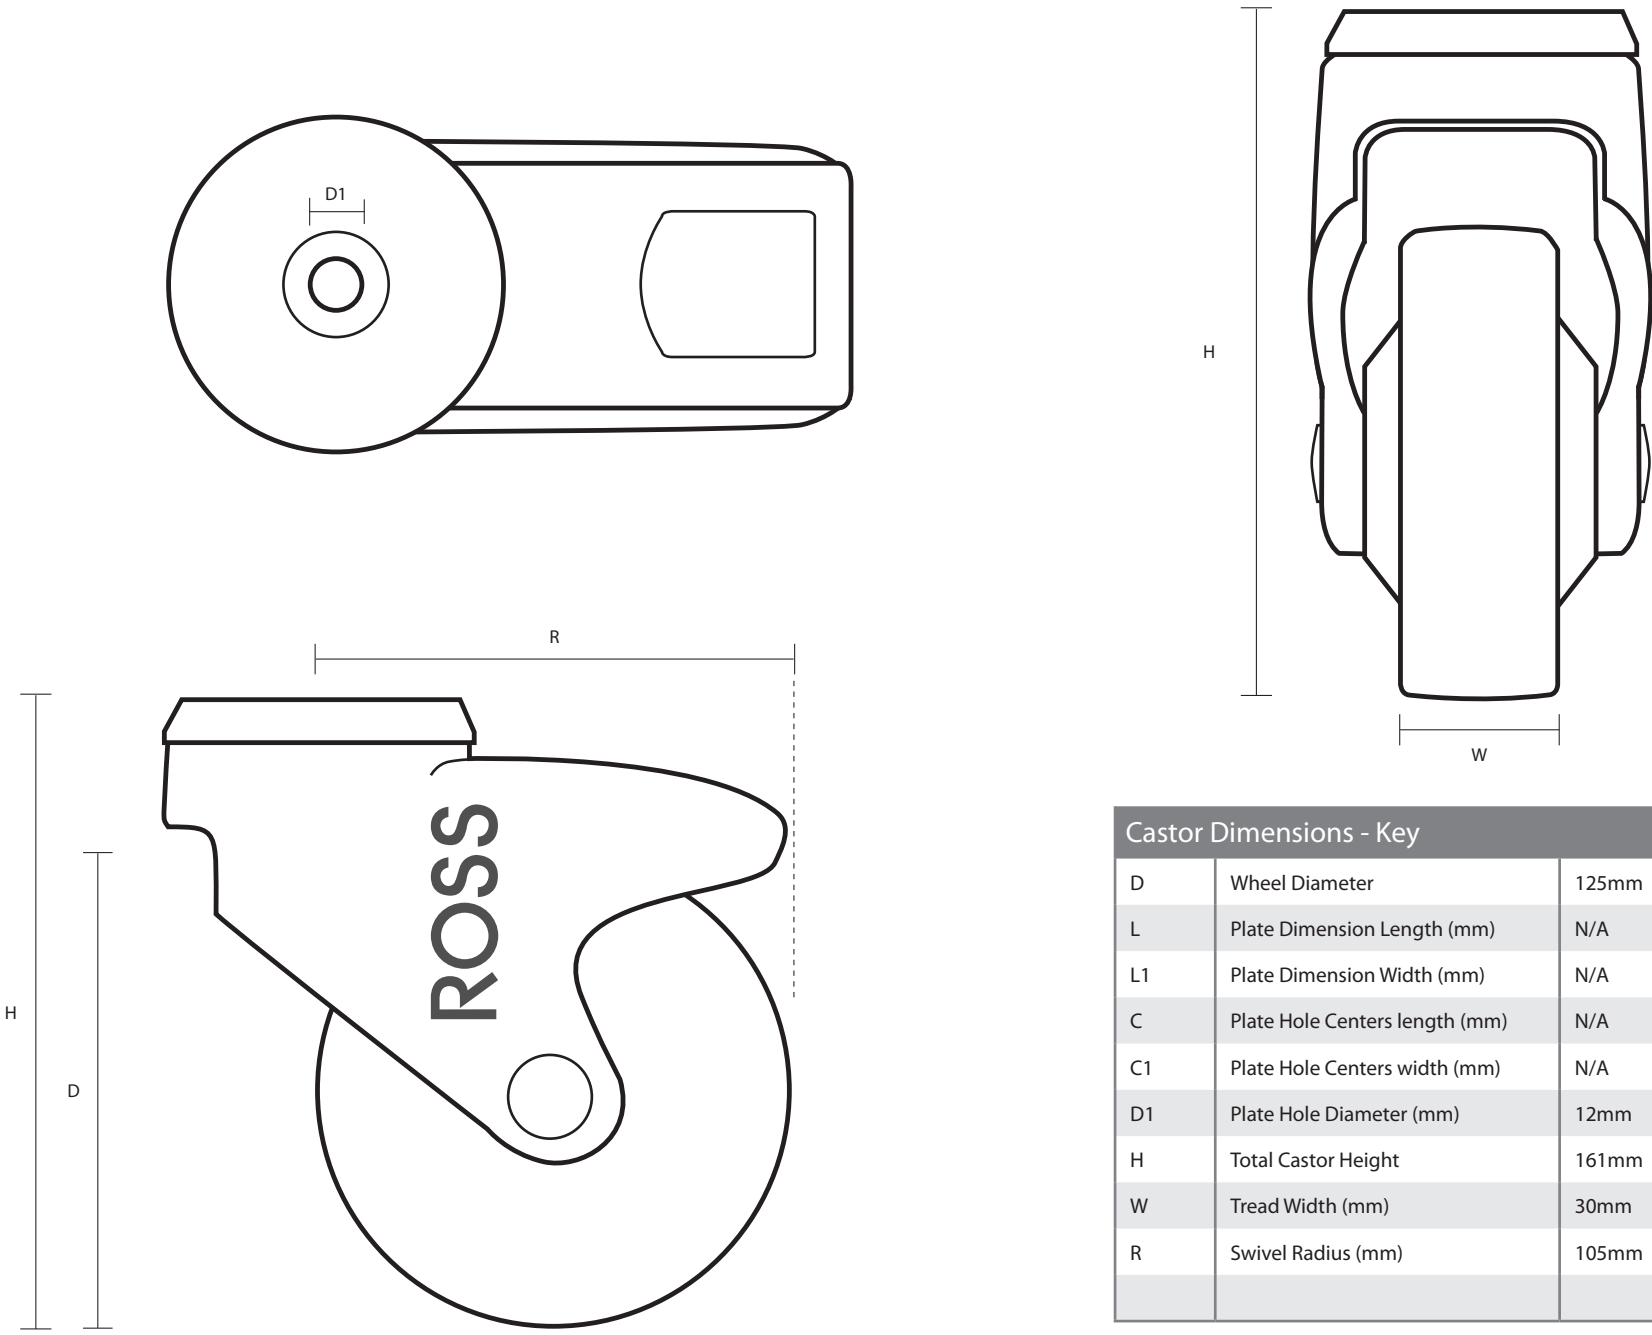

GS125-12 (125mm Swivel Synthetic Castor Grey Rubber Wheel)

Castor Dimensions - Key		
D	Wheel Diameter	125mm
L	Plate Dimension Length (mm)	N/A
L1	Plate Dimension Width (mm)	N/A
C	Plate Hole Centers length (mm)	N/A
C1	Plate Hole Centers width (mm)	N/A
D1	Plate Hole Diameter (mm)	12mm
H	Total Castor Height	161mm
W	Tread Width (mm)	30mm
R	Swivel Radius (mm)	105mm