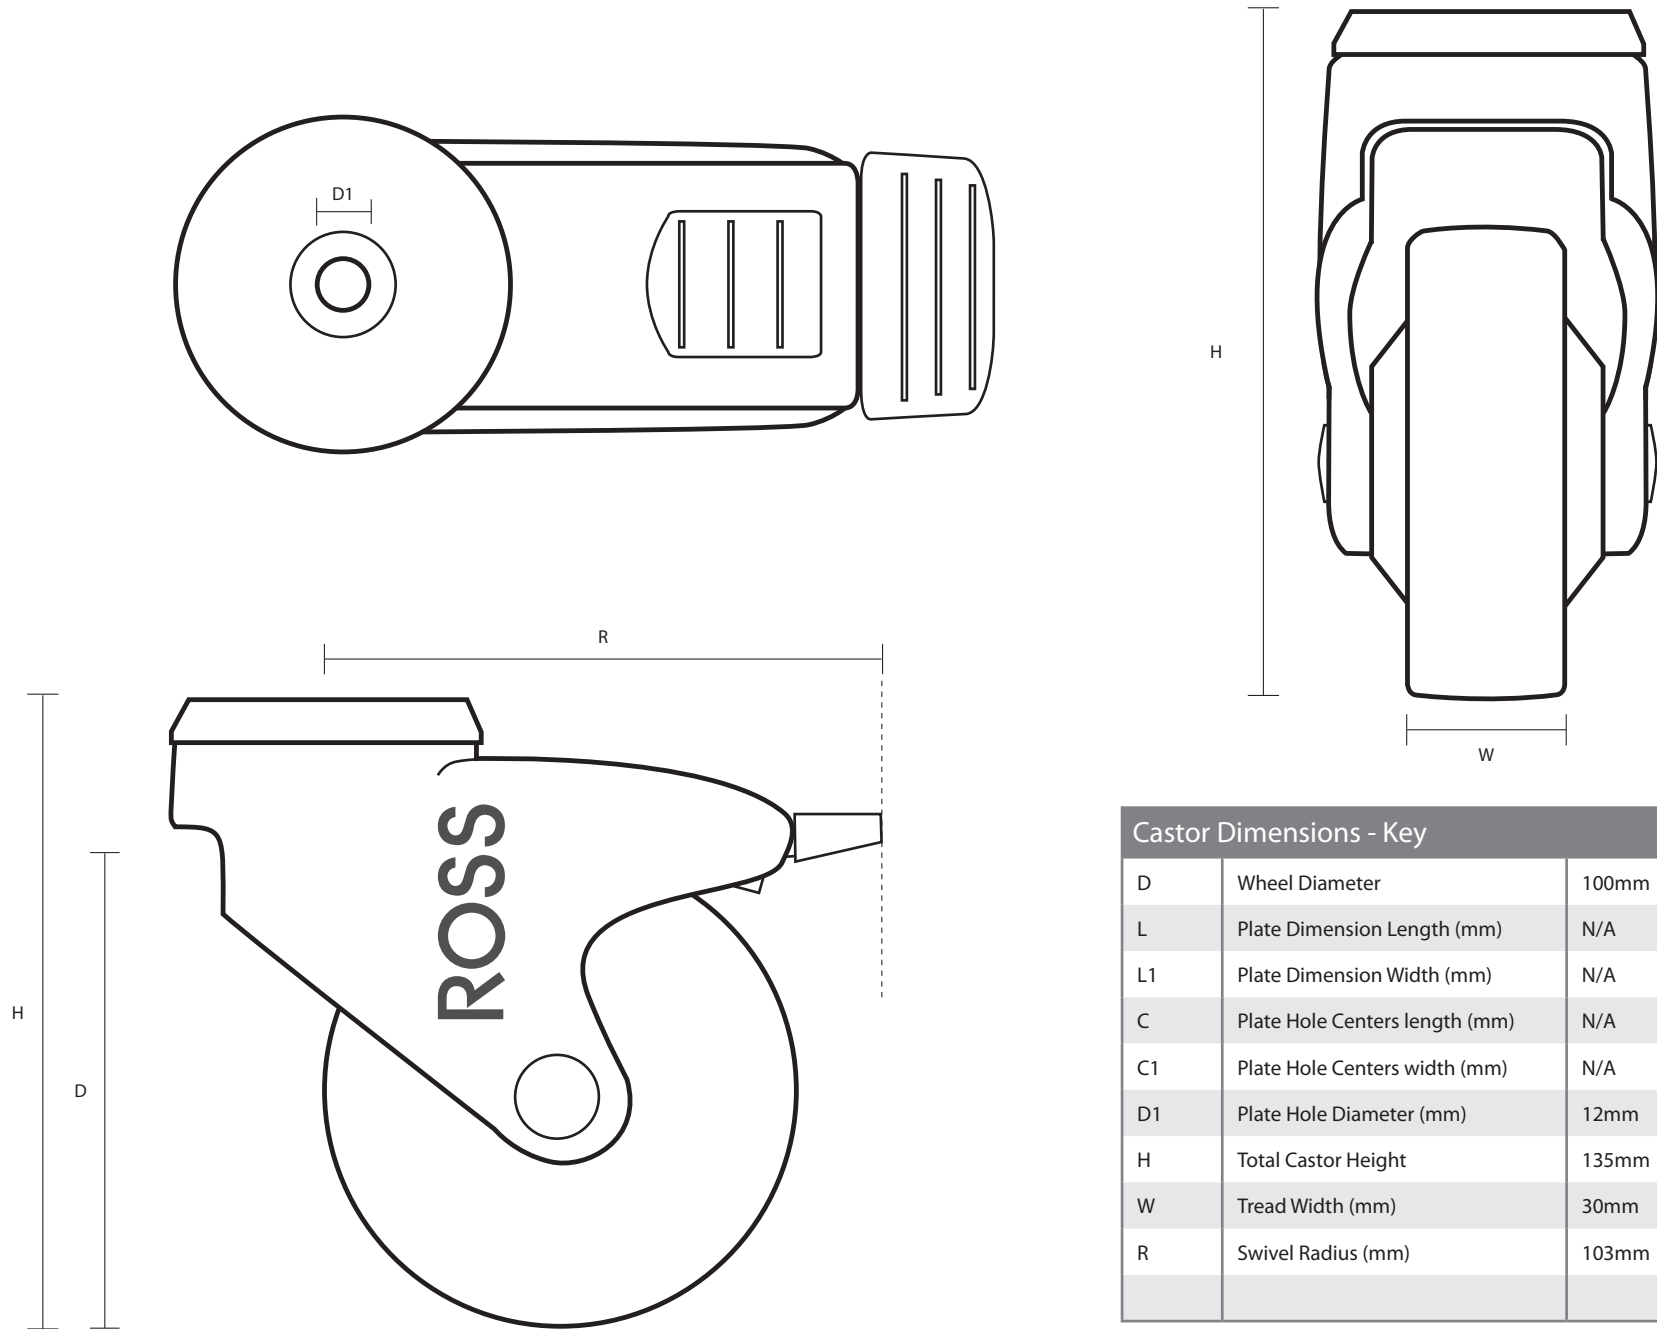

GS100-12/BR (100mm Swivel Braked Synthetic Castor Grey Rubber Wheel)

Castor Dimensions - Key		
D	Wheel Diameter	100mm
L	Plate Dimension Length (mm)	N/A
L1	Plate Dimension Width (mm)	N/A
C	Plate Hole Centers length (mm)	N/A
C1	Plate Hole Centers width (mm)	N/A
D1	Plate Hole Diameter (mm)	12mm
H	Total Castor Height	135mm
W	Tread Width (mm)	30mm
R	Swivel Radius (mm)	103mm